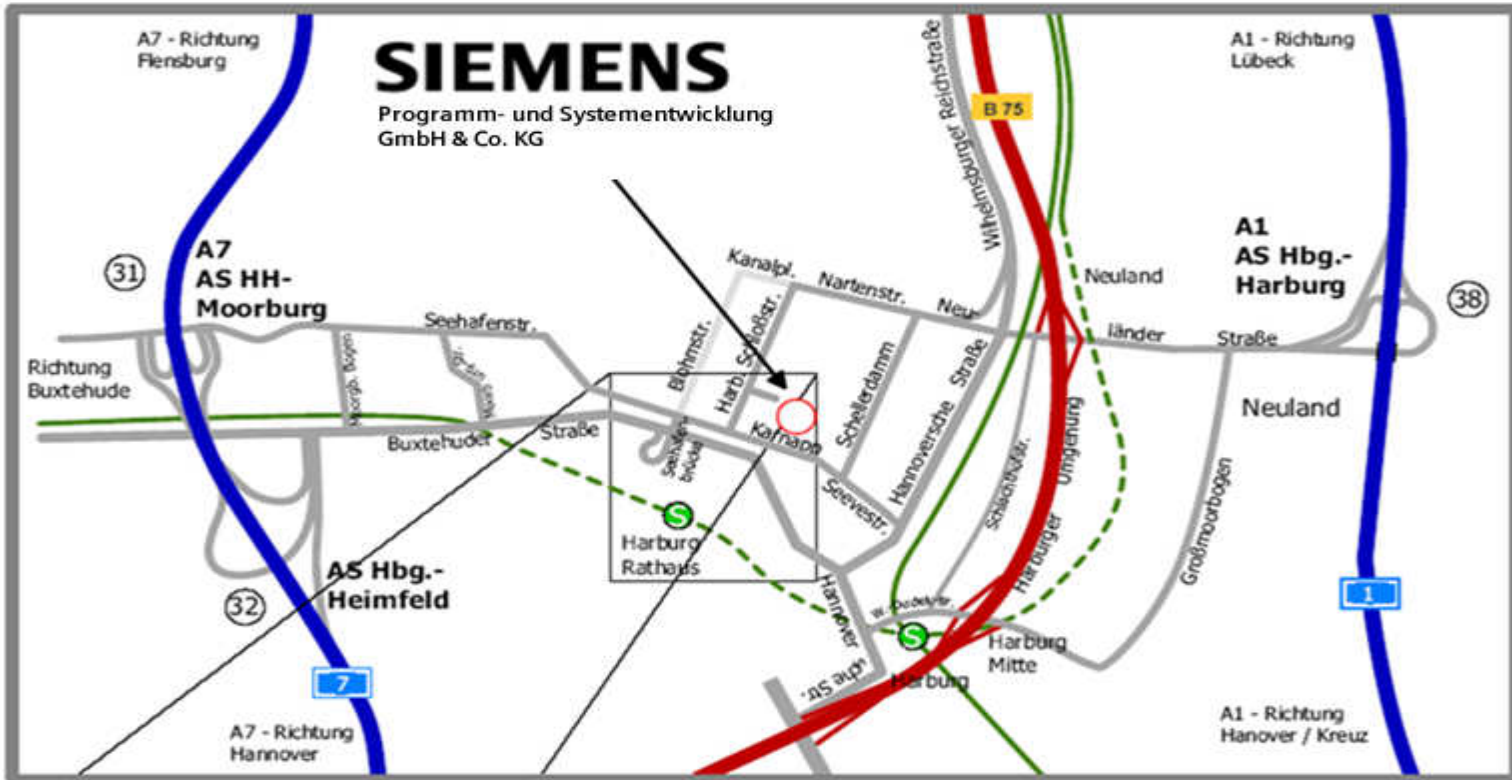

## Coming from ...

- ... **Hamburg airport** - take
  - a taxi to Siemens Programm- und Systementwicklung GmbH & Co. KG (approx. 45 minutes)
  - the S1 to the central station (*Hauptbahnhof*) (approx. 20 min)
- ... **Hamburg Hauptbahnhof (central station) or Hamburg Harburg**
  - take the S31/S3 heading towards *Neugraben*, get off at **Harburg Rathaus** (approx. 15 minutes from the central station),
  - walk down *Neue Straße* & through the pedestrian subway towards *Schloßstraße*. Cross at the traffic lights, turn left and
  - after about 50 m, turn right into *Channel Hamburg* to get to Siemens Programm- und Systementwicklung GmbH & Co. KG
- ... **Hamburg city center** - drive
  - across *Elbbrücken* and *Wilhelmsburger Reichsstraße*
  - at *HarburgNeuland* exit, turn right, pass under the railroad tracks and continue straight on
  - at the bascule bridge, turn left into *Nartenstraße* and, after about 300m, left into *Harburger Schloßstraße*
  - after about 200 m, turn left into *Channel Hamburg* to get to Siemens Programm- und Systementwicklung GmbH & Co. KG
- ... **the A7**
  - take the AS *HH Moorburg* exit heading towards *Hafen Harburg* to *Seehafenstraße* and continue for about 4.5 km
  - having passed *Seehafenbrücke* bridge, turn left into *Schloßstraße*, and ,after about 50m, turn right into *Channel Hamburg* to get to Siemens Programm- und Systementwicklung GmbH & Co. KG
- ... **the A1**
  - take the *Hbg.Harburg* (38) exit, cross *Neuländer Straße* passing under the railroad tracks heading towards *Hafen Harburg*
  - at the bascule bridge, turn left into *Nartenstraße* and, after about 300m, left into *Schloßstraße*
  - after about 200 m, turn left into *Channel Hamburg* to get to Siemens Programm- und Systementwicklung GmbH & Co. KG